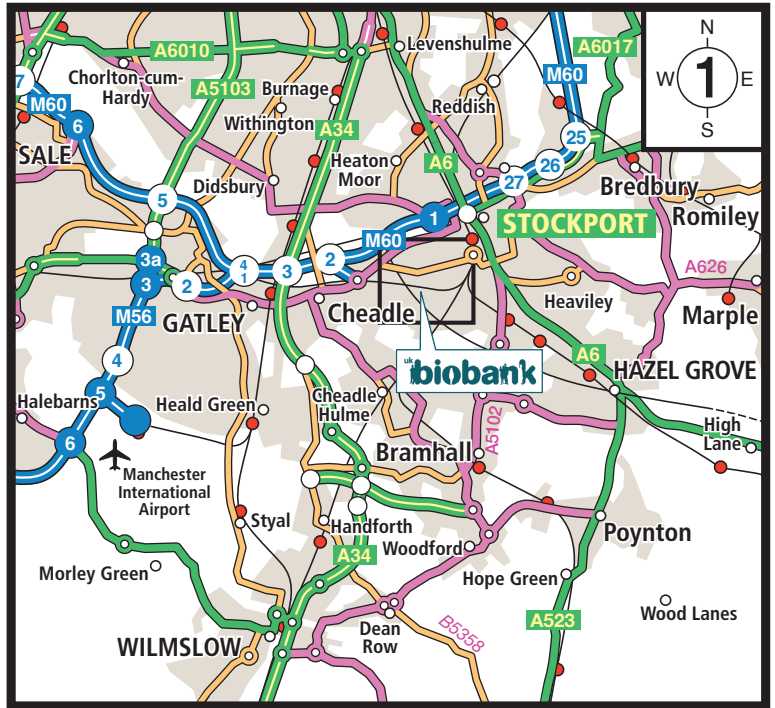

**UK Biobank
Assessment Centre
3 Spectrum Way
Adswood
Stockport
Cheshire
SK3 0SA**

Tel 0800 0 276 276

Web www.ukbiobank.ac.uk

what3words ///finger.lived.serve

© Crown Copyright. All rights reserved. Licence Number PU100029016. Published by Location Maps Ltd. Tel: 01276 475879. www.locationmaps.com