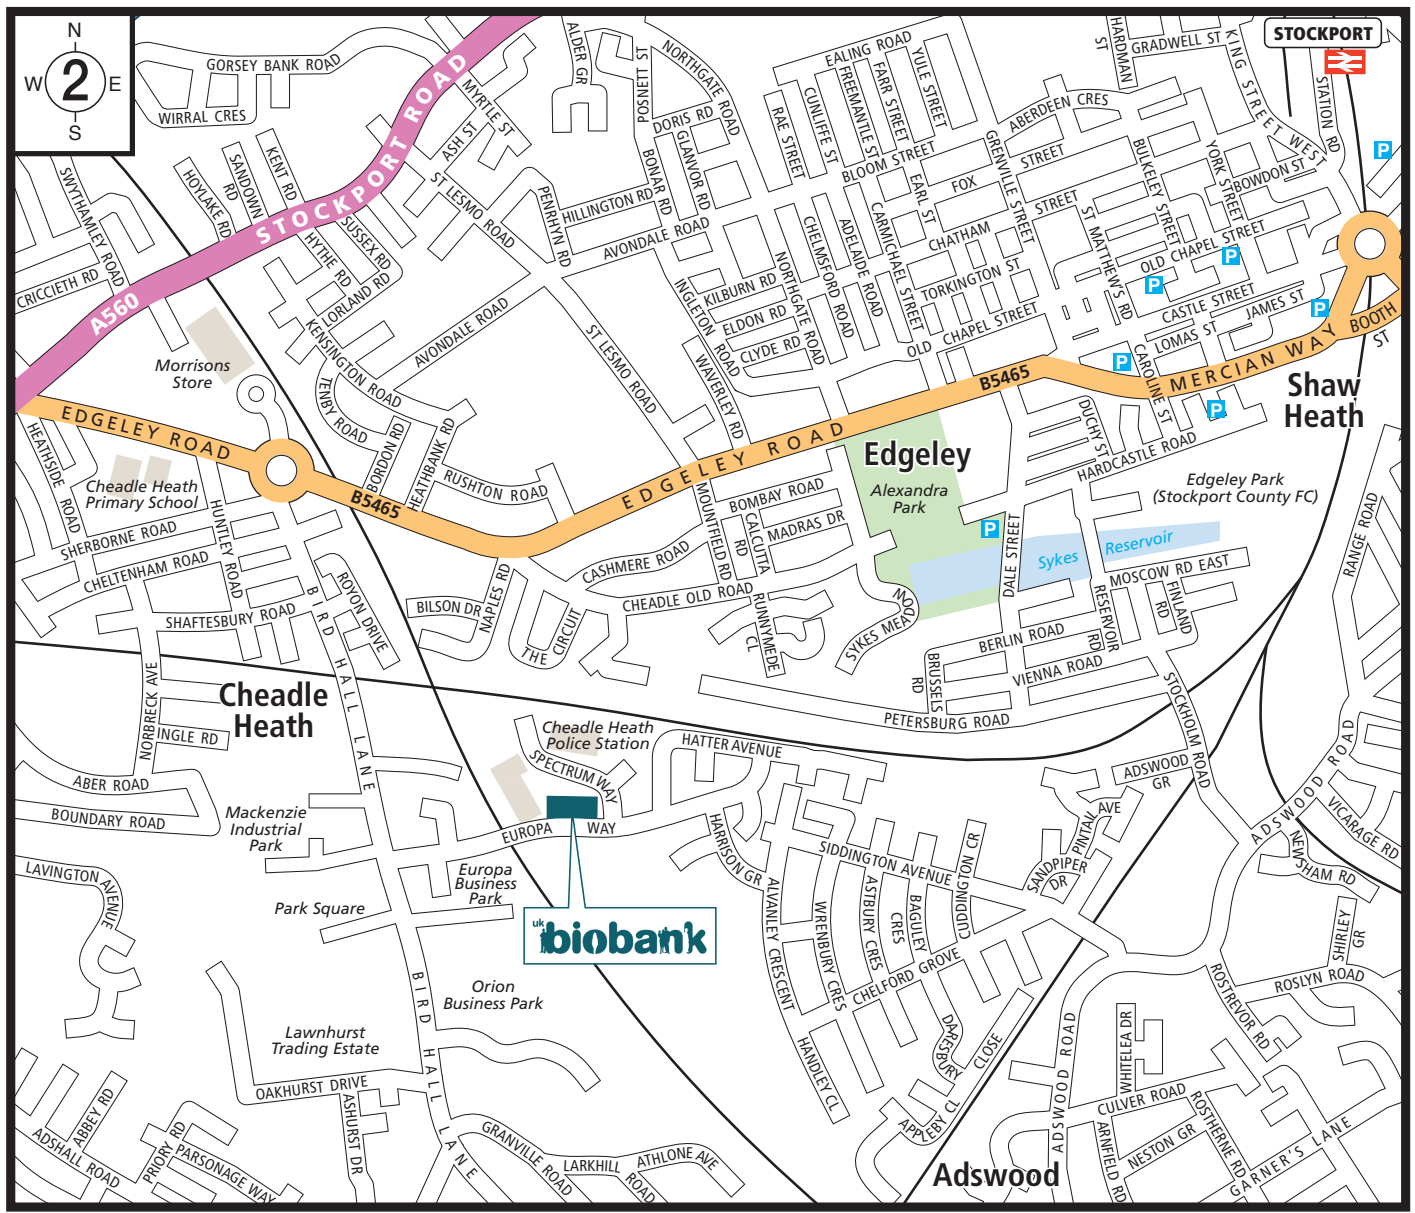

**UK Biobank
Assessment Centre
3 Spectrum Way
Adswood
Stockport
Cheshire
SK3 0SA**

Tel 0800 0 276 276

Web www.ukbiobank.ac.uk

what3words ///finger.lived.serve

© Crown Copyright. All rights reserved. Licence Number PU100029016. Published by Location Maps Ltd. Tel: 01276 475879. www.locationmaps.com